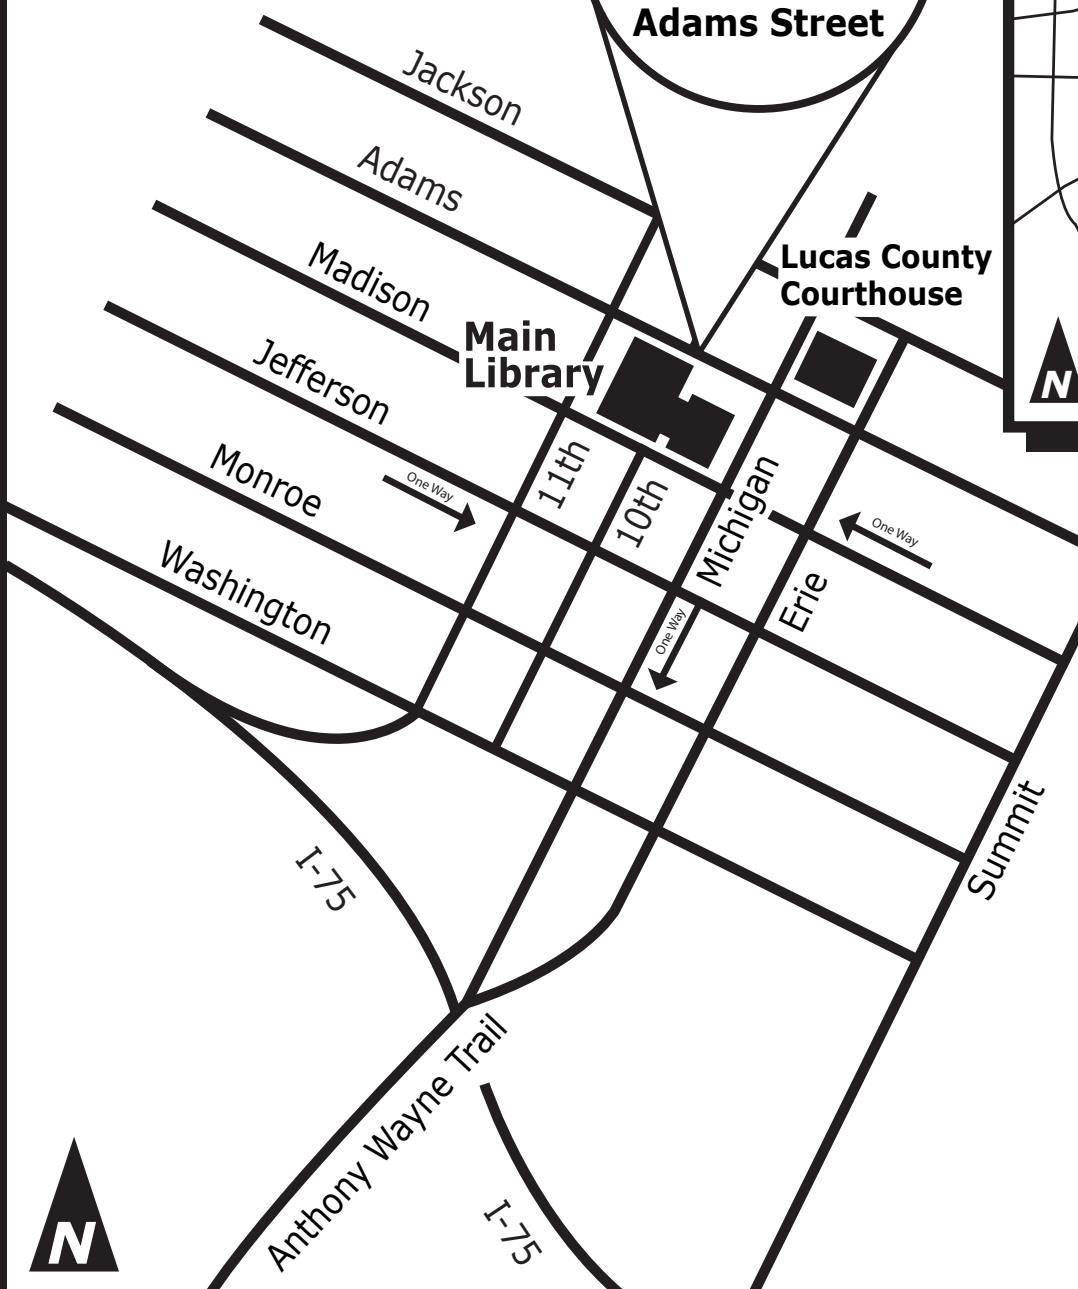

Need directions to

Main Library?

325 Michigan Street • Toledo, Ohio 43604 • 419.259.5207

DOWNTOWN TOLEDO

LIBRARY PARKING:
Enter by right turn only from Adams Street

From the North - I-75

Exit #202A to Washington St. (Stay in middle lane)
At 2nd light, veer left on 11th St.
Right on Adams St. to garage

From the North - US 23

South on US 23
Merge left on I-475 East
Exit #202A to Washington St. (Stay in middle lane)
At 2nd light, veer left on 11th St.
Right on Adams St. to garage

From the Northwest - I-475

Take I-475 east to I-75 south, proceed as above

From the East, Turnpike 80-90

Exit Ohio Turnpike, exit 4A (exit 64)
North on I-75
Exit #201B Downtown to Erie St.
Left on Madison St.
Right on 11th St.
Right on Adams St. to garage

From the South, I-75

I-75 north to Erie (exit #201B), proceed as above